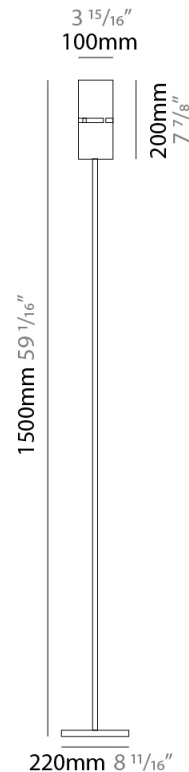

PROJECT	
TYPE	
SPECIFIER	
QUANTITY	
DATE	

LUZ OCULTA METAL PORTABLE

D54024-

base number   Finish
Options

1. To build a product code in our configurator select the specify button on the base model # product page
2. To build a manual product code on this datasheet choose from the options listed below in blue font and add the suffix to the base model #

GENERAL

Series: Luz Oculta
Subseries: Luz Oculta Metal
Partner: Fambuena
Division: Design
Installation: Portable
Product Type: Floor
Mounting Location: Floor
Light Distribution: Direct / Indirect

PHYSICAL

Shape: Cylinder
Diameter (mm): 100
Diameter (in): 3 ¹⁵/₁₆
Height (mm): 1500
Height (in): 59 ¹/₁₆
Fixture Finish: [BRA](#) / [BRZ](#) / [ABR](#)
Fixture Material: Metal
Upon Request: Bolt Down

ELECTRICAL

Number of Lamps: 1
Lamp Type: LED Retrofit
Lamp Shape: T4
Bulb Included: Bulb Not Included
Max. Wattage Per Lamp (W): 5
Lamp Base: G9
Input Voltage (V): 120

LED

OPTICAL

RATINGS AND CERTIFICATIONS

Certified By: Certified for North American Standards
IP rating: IP20