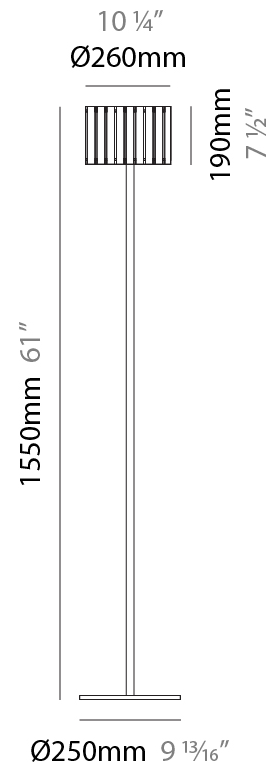

PROJECT	
TYPE	
SPECIFIER	
QUANTITY	
DATE	

LUZ OCULTA WOOD PORTABLE

D54032- -
base number   Finish Options   Finish Options

1. To build a product code in our configurator select the specify button on the base model # product page
2. To build a manual product code on this datasheet choose from the options listed below in blue font and add the suffix to the base model #

GENERAL

Series: Luz Oculta
Subseries: Luz Oculta Wood
Partner: Fambuena
Division: Design
Installation: Portable
Product Type: Floor
Mounting Location: Floor
Light Distribution: Direct / Indirect

PHYSICAL

Shape: Cylinder
Diameter (mm): 260
Diameter (in): 10 ¼
Height (mm): 1550
Height (in): 61
Fixture Finish: [DOW / NAT](#)
Holder Finish: BRA / BRZ
Fixture Material: Metal / Wood
Primary Material: Wood
Upon Request: Bolt Down

ELECTRICAL

Number of Lamps: 1
Lamp Type: LED Retrofit
Lamp Shape: B10
Bulb Included: Bulb Not Included
Max. Wattage Per Lamp (W): 4
Lamp Base: E12
Input Voltage (V): 120

LED

OPTICAL

RATINGS AND CERTIFICATIONS

Certified By: Certified for North American Standards
IP rating: IP20