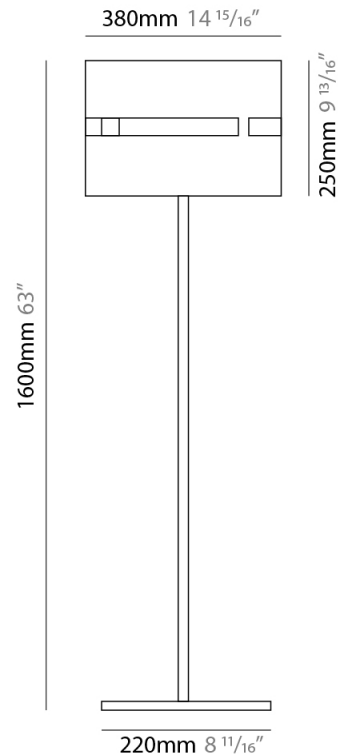

PROJECT	_____
TYPE	_____
SPECIFIER	_____
QUANTITY	_____
DATE	_____

LUZ OCULTA METAL PORTABLE

D54021-

base number   Finish
Options

1. To build a product code in our configurator select the specify button on the base model # product page
2. To build a manual product code on this datasheet choose from the options listed below in blue font and add the suffix to the base model #

GENERAL

Series: Luz Oculta
Subseries: Luz Oculta Metal
Partner: Fambuena
Division: Design
Installation: Portable
Product Type: Floor
Mounting Location: Floor
Light Distribution: Direct / Indirect

PHYSICAL

Shape: Cylinder
Diameter (mm): 380
Diameter (in): 14 ¹⁵/₁₆
Height (mm): 1600
Height (in): 63
Fixture Finish: [BRA](#) / [BRZ](#) / [ABR](#)
Fixture Material: Metal
Upon Request: Bolt Down

ELECTRICAL

Number of Lamps: 1
Lamp Type: LED Retrofit
Lamp Shape: A19
Bulb Included: Bulb Not Included
Max. Wattage Per Lamp (W): 7
Lamp Base: E26
Input Voltage (V): 120
Upon Request: 277Vac / GU24

LED

OPTICAL

RATINGS AND CERTIFICATIONS

Certified By: Certified for North American Standards
IP rating: IP20