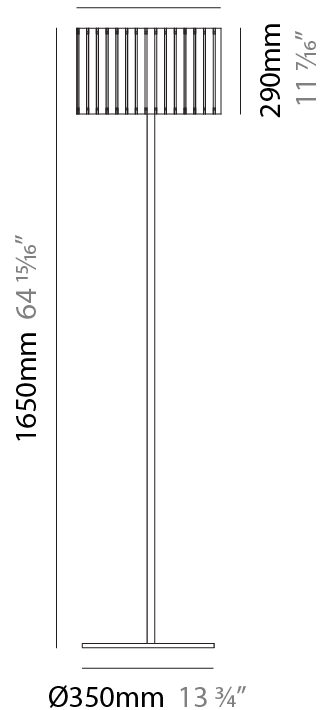

Ø360mm 14 ³/₁₆"