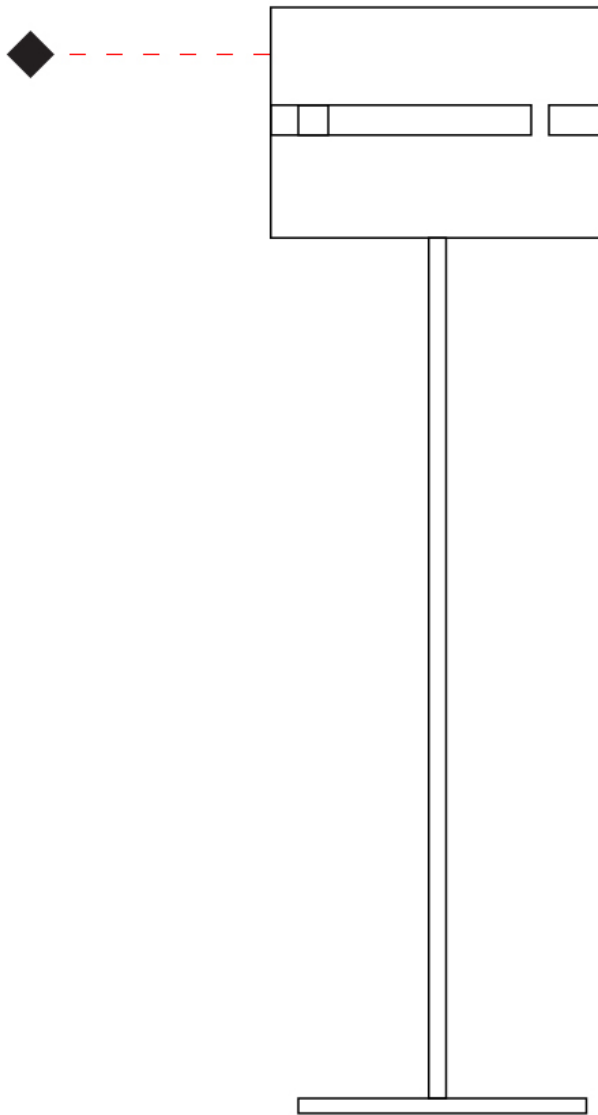

LUZ OCULTA METAL PORTABLE

D54021-

PROJECT _____

TYPE _____

SPECIFIER _____

QUANTITY _____

DATE _____