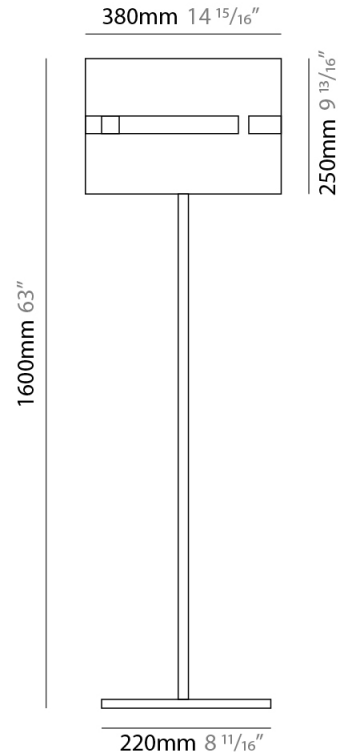

PROJECT	
TYPE	
SPECIFIER	
QUANTITY	
DATE	

LUZ OCULTA METAL PORTABLE

D54021-

base number   Finish
Options

1. To build a product code in our configurator select the specify button on the base model # product page
2. To build a manual product code on this datasheet choose from the options listed below in blue font and add the suffix to the base model #

GENERAL

Series: Luz Oculta
Subseries: Luz Oculta Metal
Partner: Fambuena
Division: Design
Installation: Portable
Product Type: Floor
Mounting Location: Floor
Light Distribution: Direct / Indirect

PHYSICAL

Shape: Cylinder
Diameter (mm): 380
Diameter (in): 14 ¹⁵/₁₆
Height (mm): 1600
Height (in): 63
Fixture Finish: [BRA](#) / [BRZ](#) / [ABR](#)
Fixture Material: Metal
Upon Request: Bolt Down

ELECTRICAL

Number of Lamps: 1
Lamp Type: LED Retrofit
Lamp Shape: A19
Bulb Included: Bulb Not Included
Max. Wattage Per Lamp (W): 7
Lamp Base: E26
Input Voltage (V): 120
Upon Request: 277Vac / GU24

LED

OPTICAL

RATINGS AND CERTIFICATIONS

Certified By: Certified for North American Standards
IP rating: IP20