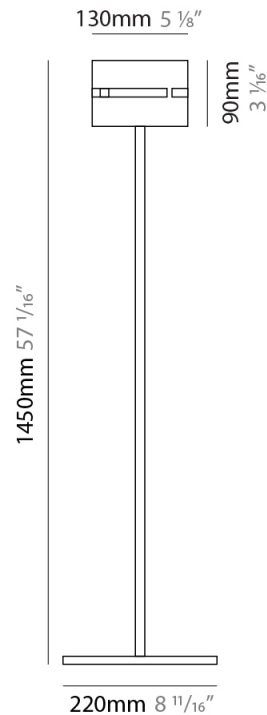

PROJECT	_____
TYPE	_____
SPECIFIER	_____
QUANTITY	_____
DATE	_____

LUZ OCULTA METAL PORTABLE

D54023-

base number   Finish
Options

1. To build a product code in our configurator select the specify button on the base model # product page
2. To build a manual product code on this datasheet choose from the options listed below in blue font and add the suffix to the base model #

GENERAL

Series: Luz Oculta
Subseries: Luz Oculta Metal
Partner: Fambuena
Division: Design
Installation: Portable
Product Type: Floor
Mounting Location: Floor
Light Distribution: Direct / Indirect

PHYSICAL

Shape: Cylinder
Diameter (mm): 130
Diameter (in): 5 1/8
Height (mm): 1450
Height (in): 57 1/16
Fixture Finish: [BRA](#) / [BRZ](#) / [ABR](#)
Fixture Material: Metal
Upon Request: Bolt Down

ELECTRICAL

Number of Lamps: 1
Lamp Type: LED Retrofit
Lamp Shape: T4
Bulb Included: Bulb Not Included
Max. Wattage Per Lamp (W): 5
Lamp Base: G9
Input Voltage (V): 120

LED

OPTICAL

RATINGS AND CERTIFICATIONS

Certified By: Certified for North American Standards
IP rating: IP20